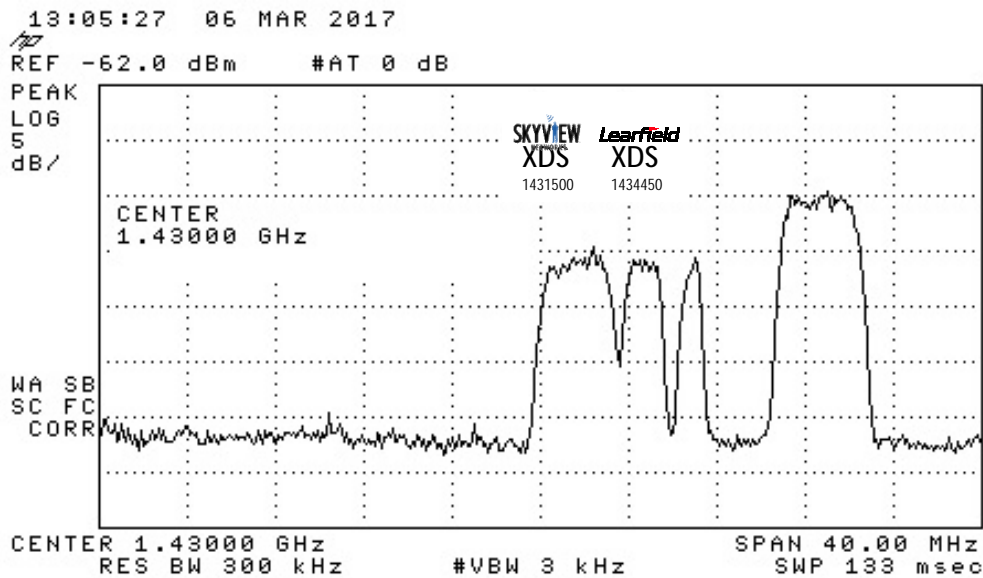

Spectrum Analyzer Views of Radio Networks on AMC-18

Overview: C-Band Frequency Plan on AMC-18 for Vertical-Downlink (odd-numbered) Transponders

Each Transponder is nominally 40 MHz wide, centered at the frequency shown.

This chart does not show exact frequencies for radio networks. See screen shots below.

Vertical-Downlink Transponder Number	1	3	5	7	9	11	13	15	17	19	21	23
Center Frequency at C-Band (MHz)	3720	3760	3800	3840	3880	3920	3960	4000	4040	4080	4120	4160
Center Frequency at L-Band (MHz)	1430	1390	1350	1310	1270	1230	1190	1150	1110	1070	1030	990
Network carriers on this transponder	Learfield Skyview								Westwood		Orbital Premiere	

AMC-18, Transponder 1 (at L-Band):

Transponders 17 and 21 WWOne, Orbital Media Networks, and Premiere Networks plots are below...