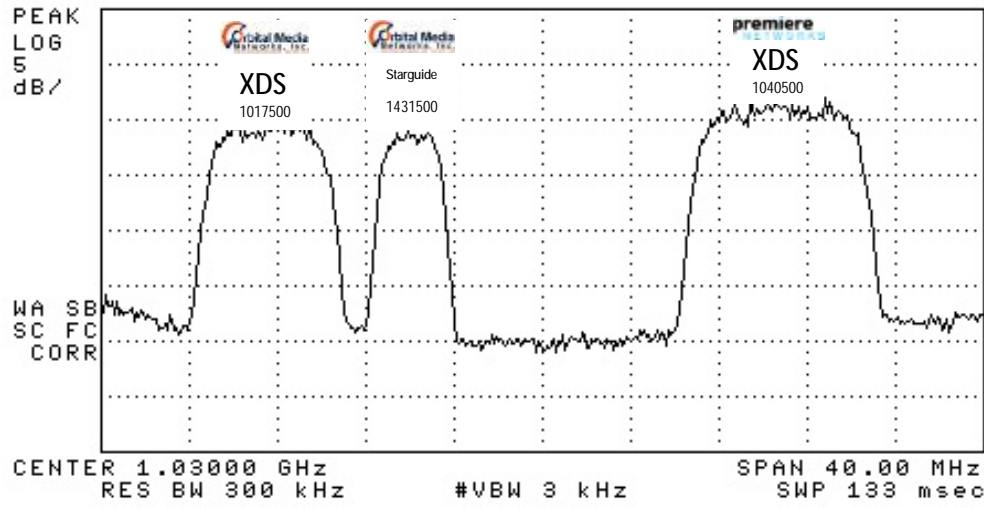

AMC-18, Transponder 21 (at L-Band):

13:04:22 06 MAR 2017

REF -62.0 dBm #AT 0 dB