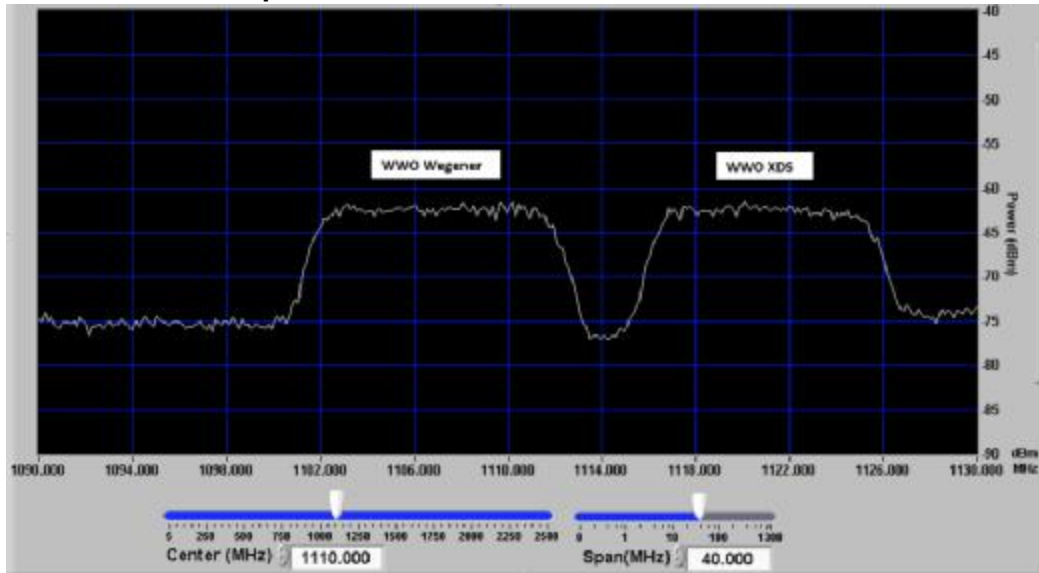

AMC-18, Transponder 17 (at L-Band):